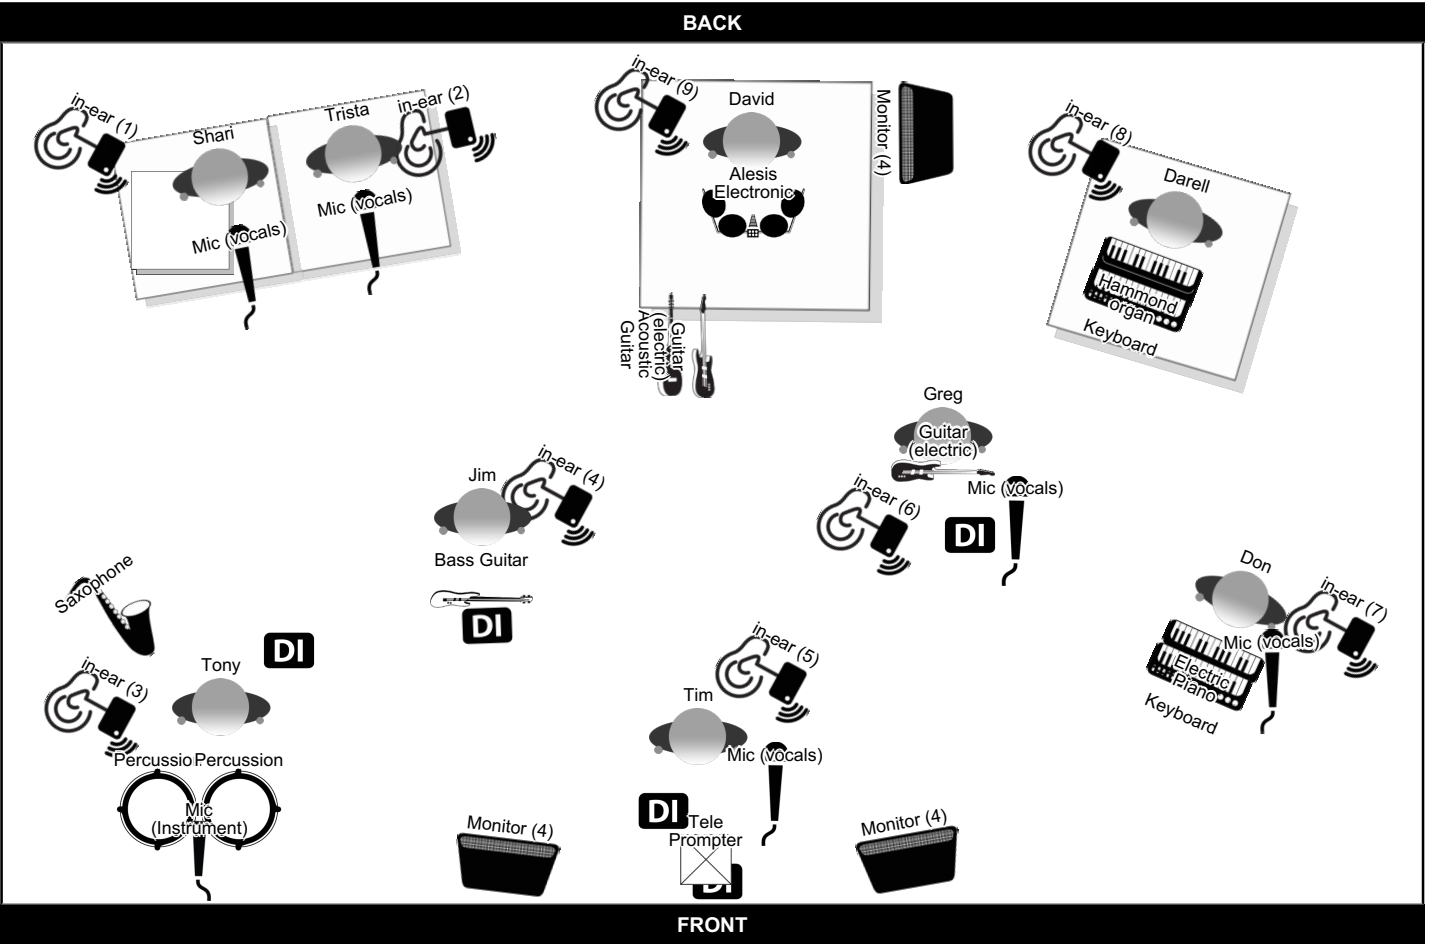

Simply Seger (Stage Plan 5/23)

<https://simply-seger.com>

Contact: Tim Gazaway (479-212-6054 / tgaz08@gmail.com)

Extra Info

*We supply 2 risers for our Back up singers and Organ player. *Venue supply's 5 x 5 Drum Riser or larger.

* Add 3 Monitors with basic full mix. Typically a rounded mix in case in ears fail.

* we will carry subsnakes for everything in case they are needed.

Thank you in advance for your expertise and we always respect that in every way. You are a main ingredient to the shows success.

*All DI in plan above are simply XLR to the stage box .

* Each member will require 1 monitor send for his or her in ears

* We will supply 2 wireless Vocal Mics for Tim and Greg.

Monitor Groups

Group	Soundmix
Group 1	
Group 2	Click to edit
Group 3	Group 1
Group 4	Group 3
Group 5	Group 5
Group 6	Group 6
Group 7	Group 7
Group 8	Group 8
Group 9	Group 9

Simply Seger (Stage Plan 5/23)

Contact: Tim Gazaway (479-212-6054 / tgaz08@gmail.com)

Line Up

Name	Instrument
Shari	Mic (vocals)
Trista	Mic (vocals)
Darell	Hammond organ, Keyboard
Don	Mic (vocals), Electric Piano, Keyboard
Greg	Guitar (electric), Mic (vocals)
Tony	Percussion, Percussion, Mic (Instrument), Saxophone
Tim	Acoustic Guitar, Guitar (electric), Tele Prompter, Mic (vocals)
David	Alesis Electronic
Jim	Bass Guitar